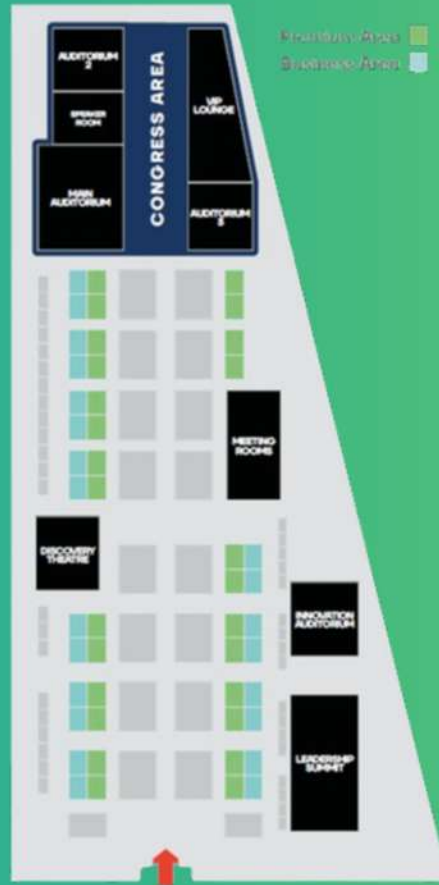

PREMIUM VIP PASS

475€

1 day

Hospitality Area

The District World Summit Congress 2024

- Main Auditorium
- Auditorium 1
- Auditorium 2
- Innovation Auditorium
- Discovery Theatre

Top Keynotes

Official Event APP

3 days

Hospitality Area

The District World Summit Congress 2024

- Main Auditorium
- Auditorium 1
- Auditorium 2
- Innovation Auditorium
- Discovery Theatre

Top Keynotes

Official Event APP

VP Lounge

Official Event APP

info@bgescc.com; b.manolova@bgescc.com

Биляна Манолова, +359 888 725856

hello@spbusinesslab.com; sylviapavlova@spbusinesslab.com

Силвия Георгиева, +359 887 161800

УЧАСТИЕ КАТО ИЗЛОЖИТЕЛ

- **PACK NEWCOMER**: (12 квм) включва регистрационна такса, локация, щанд, задължителна застраховка, безплатни билети и покани за вашите клиенти.
- **PACK STARTUP**: (6 квм) включва регистрационна такса, локация, щанд, задължителна застраховка, безплатни билети и покани за вашите клиенти

2. PARTICIPATION RATES SUMMARY

Participation Options	Location in Hospitality Area	Participation Models	Early Bird until 30th April '24	Rate 2024 From 1st May '24	Sqm space included	Business Invitations	Premium Invitations	Access to networking activities	Speaking Slots	Hospitality	Hospitality Graphics Rates	Optional Design Hospitality
NEWCOMER	NEWCOMER AREA	PACK NEWCOMER	4,900 €	5,900 €	12 sqm	10	1	—	—	INCLUDED	1,150 €	—
		PACK STARTUP	2,500 €	3,500 €	6 sqm	10	1	—	—	INCLUDED	775 €	—